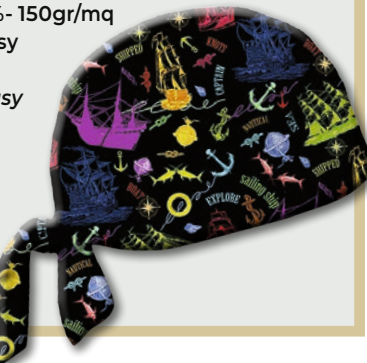

BANDANA ART. 5034929

poly 100%- 150gr/mq
Sail Fantasy
Bandana
Sail Fantasy
Taglia
Unica
Unisex