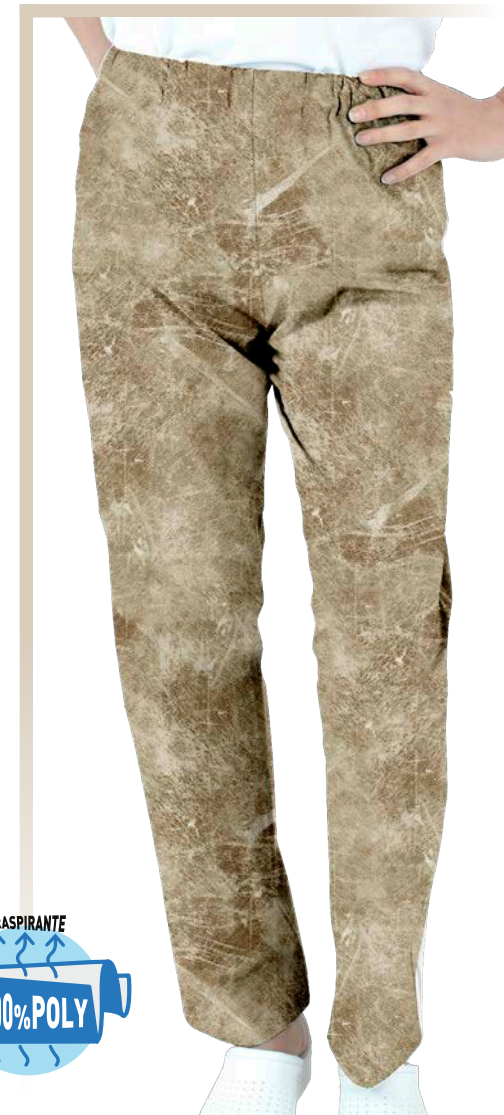

PANTALONE FANTASY ART. 1595926

c/elastico e coulisse, 1 tasca dietro e 2 davanti
poly 100% - 150 gr/mq - fantasia Green Daisy
*Trousers with elastic band and coulisse,
1 patch pocket and 2 front pockets
Green Daisy fantasy - S/M/L/XL/XXL - Unisex*

PANTALONE FANTASY ART. 1595994

c/elastico e coulisse, 1 tasca dietro e 2 davanti
poly 100% - 150 gr/mq - fantasia Proverbi
*Trousers with elastic band and coulisse,
1 patch pocket and 2 front pockets
Proverbs fantasy - S/M/L/XL/XXL - Unisex*

PANTALONE FANTASY ART. 1595995

c/elastico e coulisse, 1 tasca dietro e 2 davanti
poly 100% - 150 gr/mq - fantasia Scary Cooking
*Trousers with elastic band and coulisse,
1 patch pocket and 2 front pockets
Scary Cooking fantasy - S/M/L/XL/XXL - Unisex*

PANTALONE FANTASY ART. 1595998

c/elastico e coulisse, 1 tasca dietro e 2 davanti
poly 100% - 150 gr/mq - fantasia Beige Leather
*Trousers with elastic band and coulisse,
1 patch pocket and 2 front pockets
Beige Leather fantasy - S/M/L/XL/XXL - Unisex*