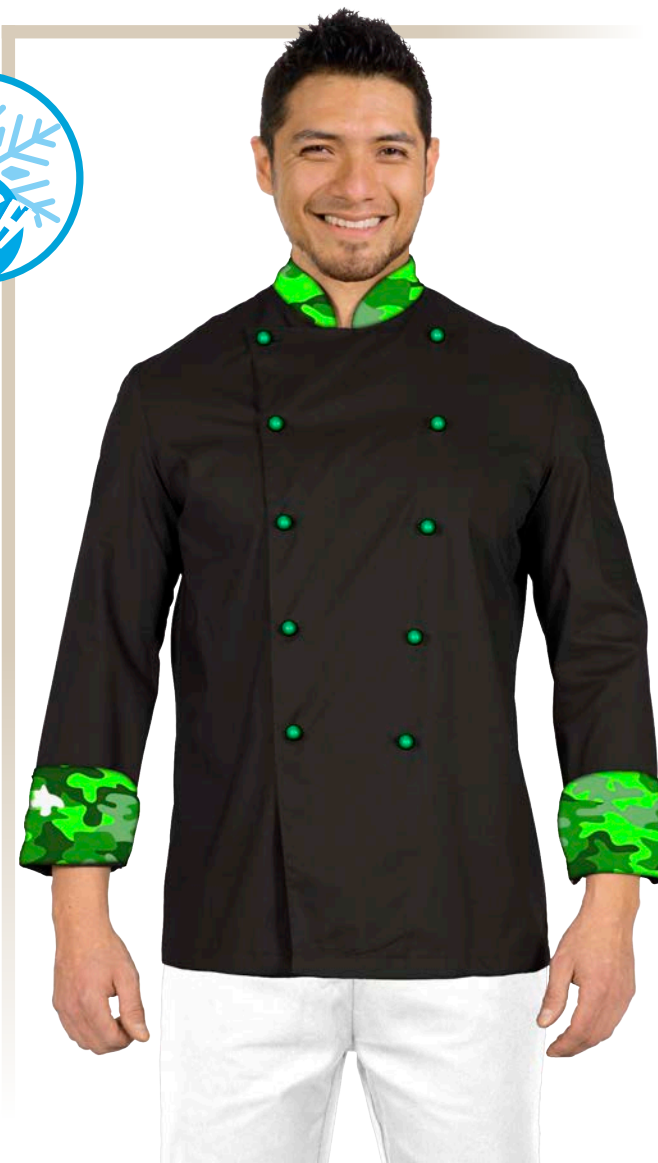

Collection • PREVIEW 2023 - 2024 • Fantasy Cooking

GIACCA CUOCO INDIA **ART. 1280933**

con collo e riporti fantasia Pink Army - bottoni rosa
150 gr/mq - pol/cot - nera
Cook jacket India - Pink Army fantasy - pink buttons
XS/S/M/L/ XL/XXL - Unisex

GIACCA CUOCO INDIA **ART. 1280931**

con collo e riporti fantasia Multicolor Army - bottoni rossi
150 gr/mq - pol/cot - nera
Cook jacket India - Multicolor Army fantasy - red buttons
XS/S/M/L/ XL/XXL - Unisex

GIACCA CUOCO INDIA **ART. 1280932**

con collo e riporti fantasia Green Army - bottoni verdi
150 gr/mq - pol/cot - nera
Cook jacket India - Green Army fantasy - green buttons
XS/S/M/L/ XL/XXL - Unisex