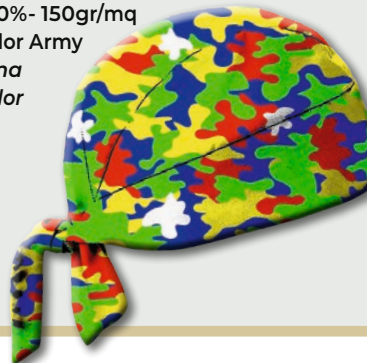

BANDANA ART. 5034931

poly 100%- 150gr/mq
Multicolor Army
Bandana
Army
Taglia
Unica
Unisex