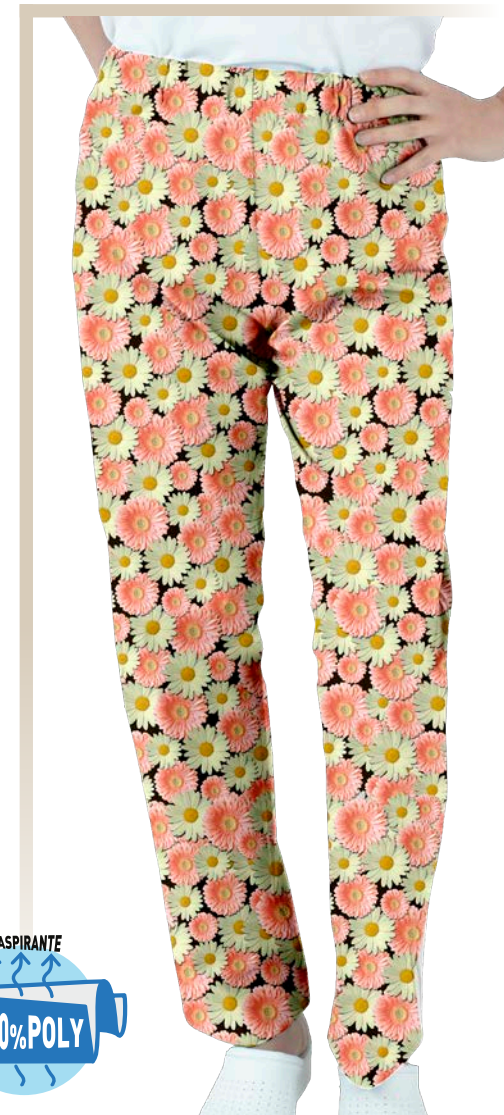

Collection • PREVIEW 2023 - 2024 • Fantasy Cooking

PANTALONE FANTASY ART. 1595929

c/elastico e coulisse, 1 tasca dietro e 2 davanti
poly 100% - 150 gr/mq - fantasia Sail
*Trousers with elastic band and coulisse,
1 patch pocket and 2 front pockets
Sail fantasy - S/M/L/XL/XXL - Unisex*

PANTALONE FANTASY ART. 1595918

c/elastico e coulisse, 1 tasca dietro e 2 davanti
poly 100% - 150 gr/mq - fantasia Funny Food
*Trousers with elastic band and coulisse,
1 patch pocket and 2 front pockets
Funny Food fantasy - S/M/L/XL/XXL - Unisex*

PANTALONE FANTASY ART. 1595927

c/elastico e coulisse, 1 tasca dietro e 2 davanti
poly 100% - 150 gr/mq - fantasia Pink Daisy
*Trousers with elastic band and coulisse,
1 patch pocket and 2 front pockets
Pink Daisy fantasy - S/M/L/XL/XXL - Unisex*

PANTALONE FANTASY ART. 1595928

c/elastico e coulisse, 1 tasca dietro e 2 davanti
poly 100% - 150 gr/mq - fantasia Red Daisy
*Trousers with elastic band and coulisse,
1 patch pocket and 2 front pockets
Red Daisy fantasy - S/M/L/XL/XXL - Unisex*