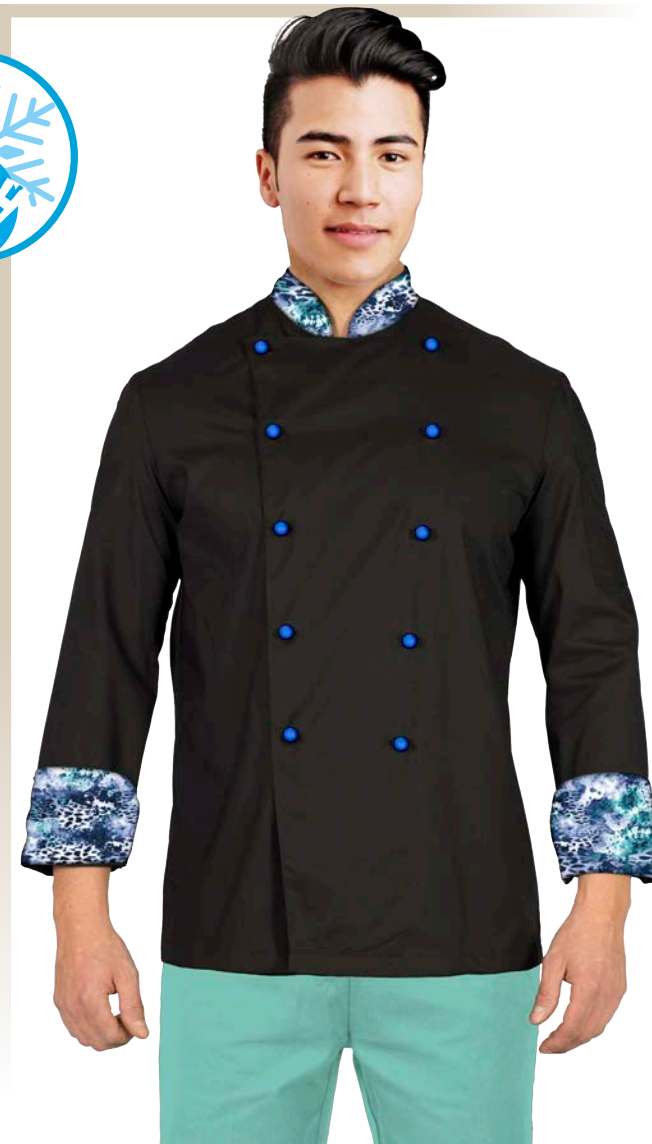

GIACCA CUOCO INDIA ART. 1280930

con collo e riporti fantasia Sea Riders - bottoni rossi
150 gr/mq - pol/cot - nera
Cook jacket India - Sea Riders fantasy - red buttons
XS/S/M/L/ XL/XXL - Unisex

GIACCA CUOCO INDIA ART. 1280929

con collo e riporti fantasia Sail - bottoni gialli
150 gr/mq - pol/cot - nera
Cook jacket India - Sail fantasy - yellow buttons
XS/S/M/L/ XL/XXL - Unisex

GIACCA CUOCO INDIA ART. 1280939

con collo e riporti fantasia Blue Leopard - bottoni bluette
150 gr/mq - pol/cot - nera
Cook jacket India - Blue Leopard fantasy - royal blue buttons
XS/S/M/L/ XL/XXL - Unisex