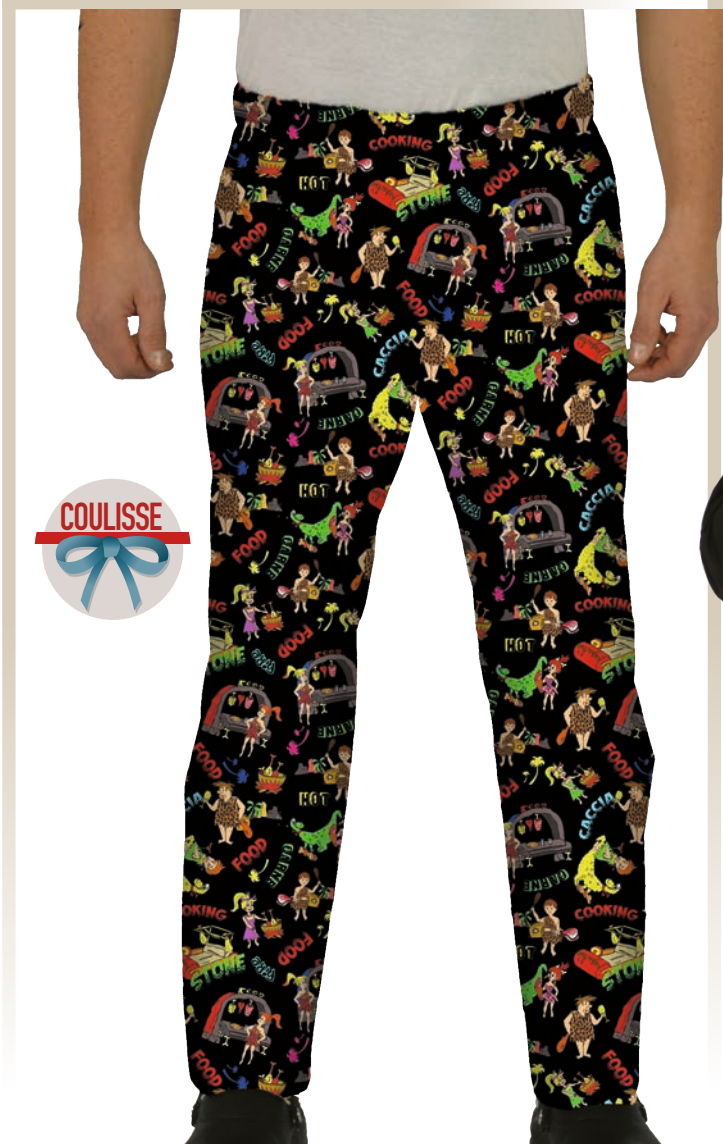

Collection • PREVIEW 2023 - 2024 • Fantasy Cooking

GIACCA CUOCO FAN ART. 1384859

con bottoni automatici - poly 100% 150gr/mq
aerazione ascellare e microfibra dietro - fantasia Antenati
Chef jacket fan - Antenati fantasy
S/M/L/XL/XXL - Unisex

PANTALONE ART. 1595859

c/elastico e coulisse, 1 tasca dietro
e 2 davanti - poly 100% - 150 gr/mq - fantasia Antenati
Trousers with elastic band and coulisse,
1 patch pocket and 2 front pockets - Antenati fantasy
S/M/L/XL/XXL - Unisex

GIACCA CUOCO INDIA ART. 1280859

con collo e riporti fantasia Antenati
bottoni rossi - 150 gr/mq - pol/cot - nera
Cook jacket India with red buttons - Antenati fantasy
XS/S/M/L/ XL/XXL - Unisex