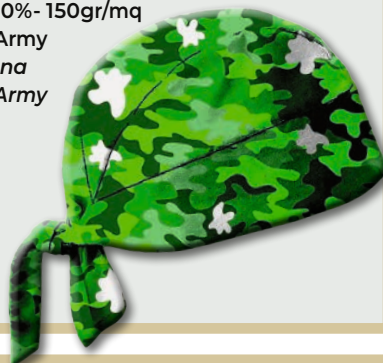

BANDANA ART. 5034932

poly 100%- 150gr/mq
Green Army
Bandana
Green Army
Taglia
Unica
Unisex