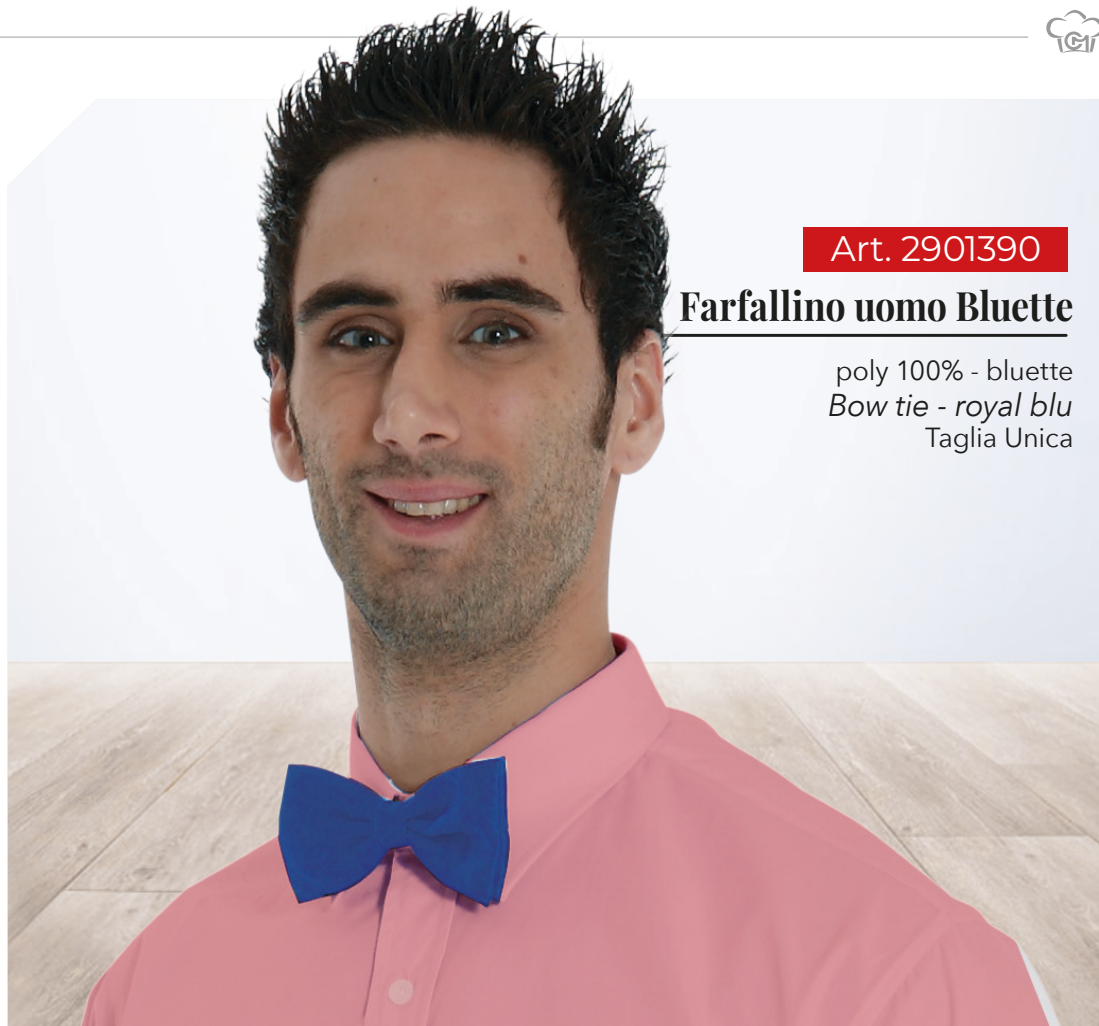

Art. 2901390

Farfallino uomo Bluette

poly 100% - bluette
Bow tie - royal blu
Taglia Unica