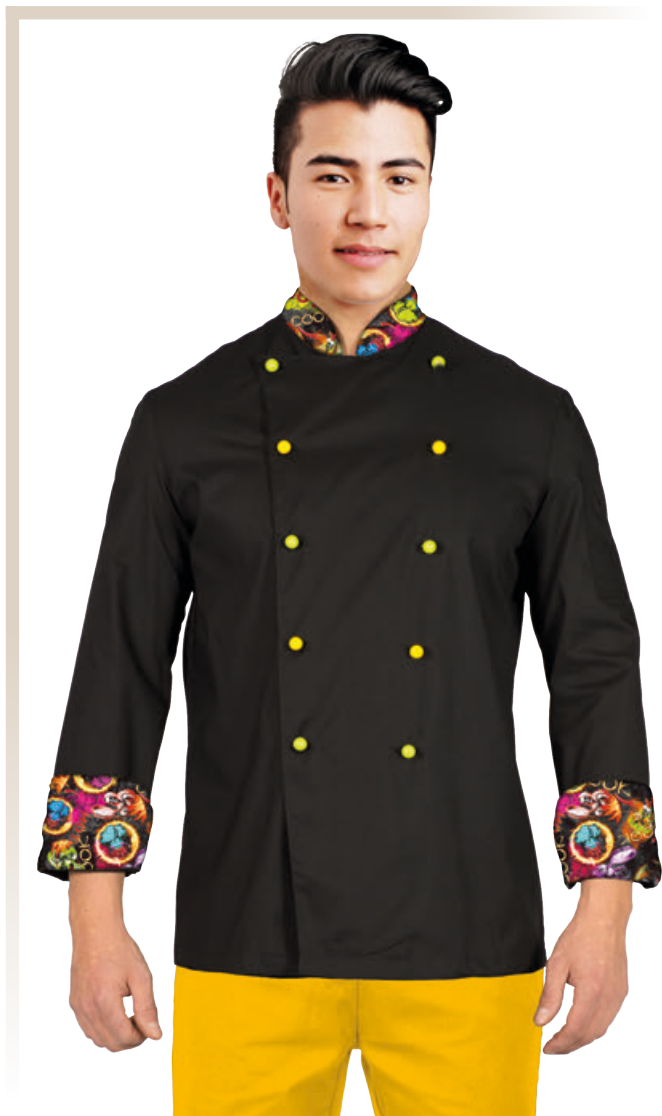

GIACCA CUOCO INDIA ART. 1280995

con collo e riporti fantasia Scary Cooking - bottoni gialli
150 gr/mq - pol/cot - nera
Cook jacket India - Scary Cooking fantasy - yellow buttons
XS/S/M/L/ XL/XXL - Unisex

GIACCA CUOCO INDIA ART. 1280918

con collo e riporti fantasia Funny Food - bottoni arancio
150 gr/mq - pol/cot - nera
Cook jacket India - Funny Food fantasy - orange buttons
XS/S/M/L/ XL/XXL - Unisex

PANTALONE FANTASY ART. 1595930

c/elastico e coulisse, 1 tasca dietro e 2 davanti
poly 100% - 150 gr/mq - fantasia Sea Riders
Trousers with elastic band and coulisse, 1 patch pocket
and 2 front pockets - Sea Riders fantasy
S/M/L/XL/XXL - Unisex