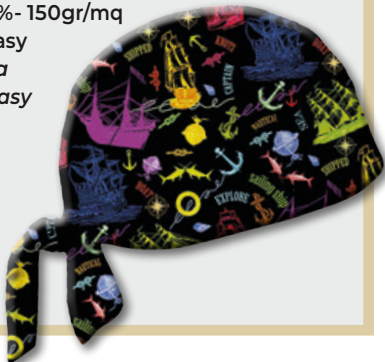

BANDANA ART. 5034929

poly 100%- 150gr/mq
Sail Fantasy
Bandana
Sail Fantasy
Taglia
Unica
Unisex