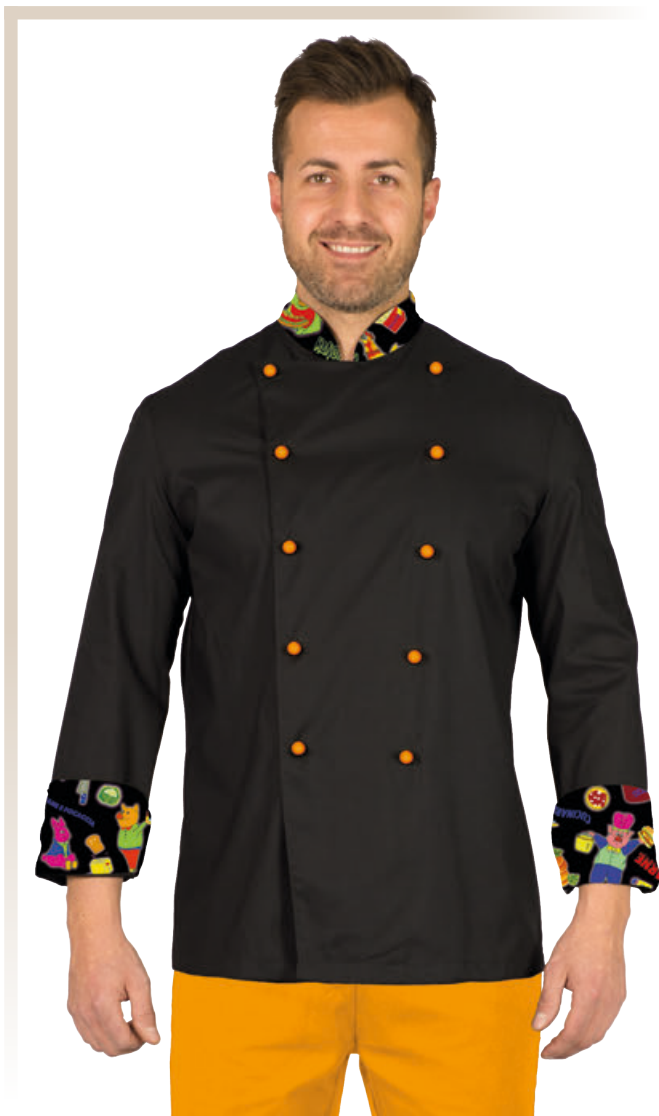

GIACCA CUOCO INDIA ART. 1280995

con collo e riporti fantasia Scary Cooking - bottoni gialli
150 gr/mq - pol/cot - nera
Cook jacket India - Scary Cooking fantasy - yellow buttons
XS/S/M/L/ XL/XXL - Unisex

GIACCA CUOCO INDIA ART. 1280918

con collo e riporti fantasia Funny Food - bottoni arancio
150 gr/mq - pol/cot - nera
Cook jacket India - Funny Food fantasy - orange buttons
XS/S/M/L/ XL/XXL - Unisex

PANTALONE FANTASY ART. 1595930

c/elastico e coulisse, 1 tasca dietro e 2 davanti
poly 100% - 150 gr/mq - fantasia Sea Riders
Trousers with elastic band and coulisse, 1 patch pocket
and 2 front pockets - Sea Riders fantasy
S/M/L/XL/XXL - Unisex