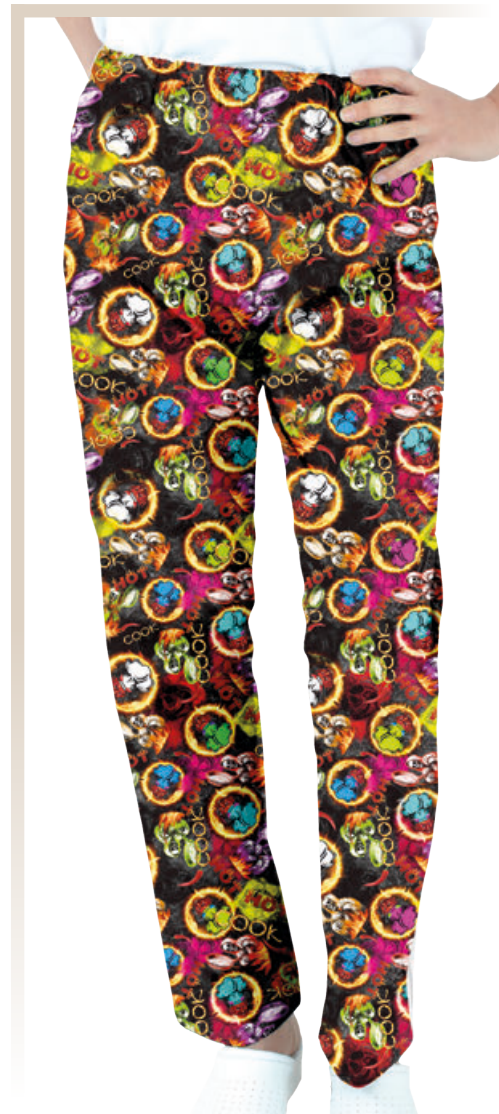

PANTALONE FANTASY ART. 1595926

c/elastico e coulisse, 1 tasca dietro e 2 davanti
poly 100% - 150 gr/mq - fantasia Green Daisy
*Trousers with elastic band and coulisse,
1 patch pocket and 2 front pockets
Green Daisy fantasy - S/M/L/XL/XXL - Unisex*

PANTALONE FANTASY ART. 1595994

c/elastico e coulisse, 1 tasca dietro e 2 davanti
poly 100% - 150 gr/mq - fantasia Proverbi
*Trousers with elastic band and coulisse,
1 patch pocket and 2 front pockets
Proverbs fantasy - S/M/L/XL/XXL - Unisex*

PANTALONE FANTASY ART. 1595995

c/elastico e coulisse, 1 tasca dietro e 2 davanti
poly 100% - 150 gr/mq - fantasia Scary Cooking
*Trousers with elastic band and coulisse,
1 patch pocket and 2 front pockets
Scary Cooking fantasy - S/M/L/XL/XXL - Unisex*

PANTALONE FANTASY ART. 1595998

c/elastico e coulisse, 1 tasca dietro e 2 davanti
poly 100% - 150 gr/mq - fantasia Beige Leather
*Trousers with elastic band and coulisse,
1 patch pocket and 2 front pockets
Beige Leather fantasy - S/M/L/XL/XXL - Unisex*