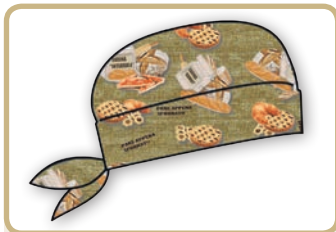

CAPPELLI, BANDANE, BERRETTI

NEW

Art. 5035868

BANDANA

poly 100% - 150gr/mq
Bakery fantasia
Bakery fantasia Bandana
Taglia Unica - Unisex