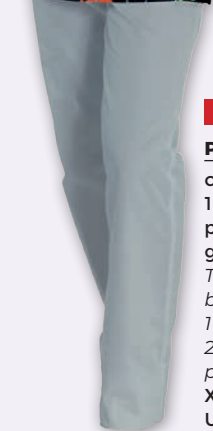

Art. 1595034

PANTALONE GRIGIO

c/elastico e coulisse,
1 tasca dietro e 2 davanti
pol/cot - 150 gr/mq
grigio perla
Trousers with elastic
band and coulisse
1 patch pocket and
2 front pockets
pearl grey
XS/S/M/L/XL/XXL
Unisex