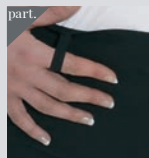

Pantalone Arianna **Art. 2577395**

con tasche
poly 100% - 200 gr/mq
gessato nero
Arianna trousers
black/white striped
40/42/44/46/48/50/52/54/56/58

Pantalone Arianna **Art. 2577389**

con tasche
poly 100% - 200 gr/mq
nero
Arianna trousers
black
40/42/44/46/48/50/52/54/56/58

Pantalone Donna **Art. 2573389**

con lampo laterale
poly 100% - 200 gr/mq
nero
Woman's trousers with zipfly
black
40/42/44/46/48/50/52/54/56

Pantalone Donna **Art. 2573391**

con lampo laterale ed elastico dietro
poly 100% - 160 gr/mq
blu scuro
Woman's trousers with zipfly
blu navy
XS/S/M/L/XL/XXL

Pantalone Uomo **Art. 2571393**

con lampo
poly 100% - 160 gr/mq
grigio
Man trousers with zipfly
grey
42/44/46/48/50/52/54/56/58/60

Pantalone con banda **Art. 2569389**

con lampo
poly 100% - 200 gr/mq
nero
Man trousers with zipfly
black
42/44/46/48/50/52/54/56/58/60