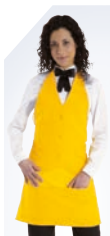

Art. 0600394
giallo / yellow