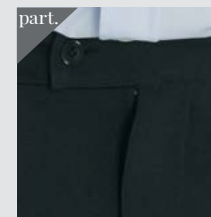

Pantalone Uomo **Art. 2571393**

con lampo
poly 100% - 160 gr/mq
grigio
Man trousers with zipfly
grey
42/44/46/48/50/52/54/56/58/60

Pantalone con banda **Art. 2569389**

con lampo
poly 100% - 200 gr/mq
nero
Man trousers with zipfly
black
42/44/46/48/50/52/54/56/58/60

Pantalone Uomo **Art. 2571391**

con lampo
poly 100% - 160 gr/mq
blu scuro
Man trousers with zipfly
blu navy
42/44/46/48/50/52/54/56/58/60

Pantalone Uomo **Art. 2571389**

con lampo
poly 100% - 200 gr/mq
nero
Man trousers with zipfly
black
40/42/44/46/48/50/52/54/56/58/60/62/64

Pantalone Carretera **Art. 2578389**

con tasche
poly 100% - 200 gr/mq
nero
Trousers Carretera with pockets
black
40/42/44/46/48/50/52/54/56/58/60

Pantalone Uomo Rony **Art. 2572389**

con lampo - senza pences
poly 100% - 200 gr/mq
nero
Man trousers with zipfly
black
40/42/44/46/48/50/52/54/56/58/60