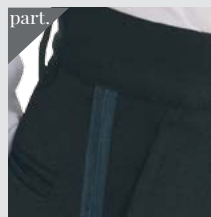

Pantalone Donna **Art. 2573389**

con lampo laterale
poly 100% - 200 gr/mq
nero
Woman's trousers with zipfly
black
40/42/44/46/48/50/52/54/56

Pantalone Donna **Art. 2573391**

con lampo laterale ed elastico dietro
poly 100% - 160 gr/mq
blu scuro
Woman's trousers with zipfly
blu navy
XS/S/M/L/XL/XXL

Pantalone Uomo **Art. 2571393**

con lampo
poly 100% - 160 gr/mq
grigio
Man trousers with zipfly
grey
42/44/46/48/50/52/54/56/58/60

Pantalone con banda **Art. 2569389**

con lampo
poly 100% - 200 gr/mq
nero
Man trousers with zipfly
black
42/44/46/48/50/52/54/56/58/60

Pantalone Uomo **Art. 2571391**

con lampo
poly 100% - 160 gr/mq
blu scuro
Man trousers with zipfly
blu navy
42/44/46/48/50/52/54/56/58/60

Pantalone Uomo **Art. 2571389**

con lampo
poly 100% - 200 gr/mq
nero
Man trousers with zipfly
black
40/42/44/46/48/50/52/54/56/58/60/62/64

Pantalone Carretera **Art. 2578389**

con tasche
poly 100% - 200 gr/mq
nero
Trousers Carretera with pockets
black
40/42/44/46/48/50/52/54/56/58/60

Pantalone Uomo Rony **Art. 2572389**

con lampo - senza pences
poly 100% - 200 gr/mq
nero
Man trousers with zipfly
black
40/42/44/46/48/50/52/54/56/58/60