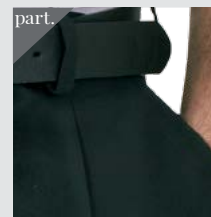

Pantalone Donna **Art. 2573389**

con lampo laterale
poly 100% - 200 gr/mq
nero
Woman's trousers with zipfly
black
40/42/44/46/48/50/52/54/56

Pantalone Donna **Art. 2573391**

con lampo laterale ed elastico dietro
poly 100% - 160 gr/mq
blu scuro
Woman's trousers with zipfly
blu navy
XS/S/M/L/XL/XXL

Pantalone Uomo **Art. 2571393**

con lampo
poly 100% - 160 gr/mq
grigio
Man trousers with zipfly
grey
42/44/46/48/50/52/54/56/58/60

Pantalone con banda **Art. 2569389**

con lampo
poly 100% - 200 gr/mq
nero
Man trousers with zipfly
black
42/44/46/48/50/52/54/56/58/60

Pantalone Uomo **Art. 2571391**

con lampo
poly 100% - 160 gr/mq
blu scuro
Man trousers with zipfly
blu navy
42/44/46/48/50/52/54/56/58/60

Pantalone Uomo **Art. 2571389**

con lampo
poly 100% - 200 gr/mq
nero
Man trousers with zipfly
black
40/42/44/46/48/50/52/54/56/58/60/62/64