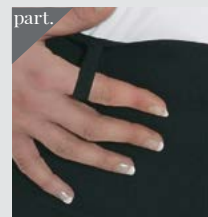

Pantalone Arianna **Art. 2577395**

con tasche
poly 100% - 200 gr/mq
gessato nero
Arianna trousers
black/white striped
40/42/44/46/48/50/52/54/56/58

Pantalone Arianna **Art. 2577389**

con tasche
poly 100% - 200 gr/mq
nero
Arianna trousers
black
40/42/44/46/48/50/52/54/56/58

Pantalone Donna **Art. 2573389**

con lampo laterale
poly 100% - 200 gr/mq
nero
Woman's trousers with zipfly
black
40/42/44/46/48/50/52/54/56

Pantalone Donna **Art. 2573391**

con lampo laterale ed elastico dietro
poly 100% - 160 gr/mq
blu scuro
Woman's trousers with zipfly
blu navy
XS/S/M/L/XL/XXL

Pantalone Uomo **Art. 2571393**

con lampo
poly 100% - 160 gr/mq
grigio
Man trousers with zipfly
grey
42/44/46/48/50/52/54/56/58/60

Pantalone con banda **Art. 2569389**

con lampo
poly 100% - 200 gr/mq
nero
Man trousers with zipfly
black
42/44/46/48/50/52/54/56/58/60