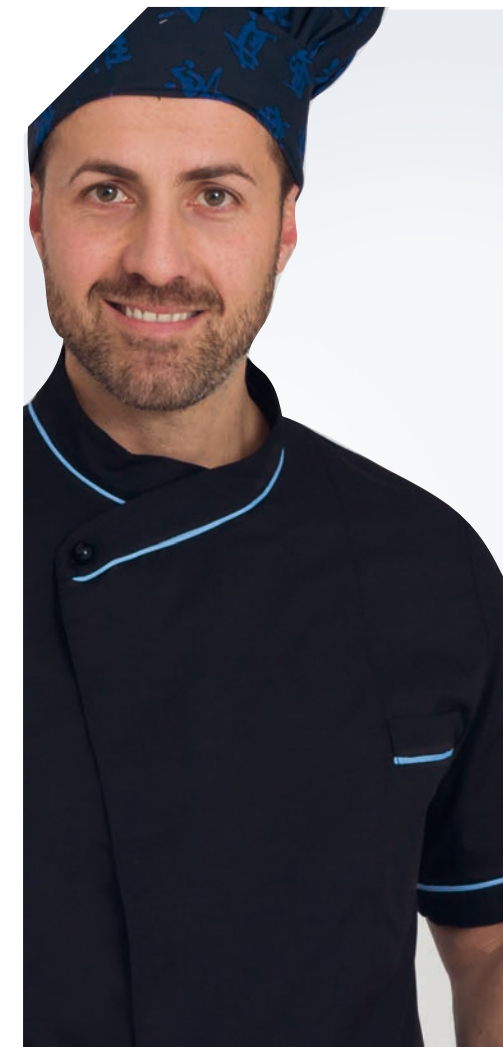

Art. 1224451
Giacca Chef Marte

manica corta con profilo azzurro bottoni automatici
150gr/mq pol/cot
nera
*Jacket Marte with piping with automatic buttons
black - short sleeve
XS/S/M/L/XL/XXL - Unisex*

Impara
a cucinare,
prova nuove ricette,
impara dai tuoi errori,
non avere paura,
ma soprattutto
divertiti.

- Julia Child -