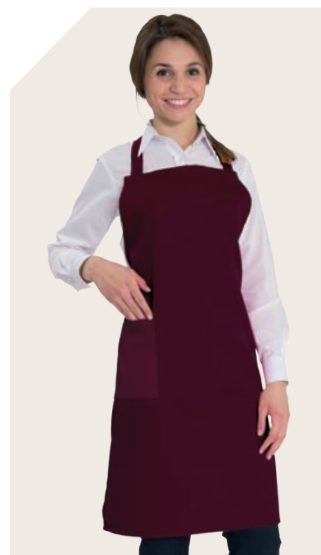

*Bib apron Jerry 90x75  
with patch pocket  
black*

Taglia unica - Unisex

tasca

**Art. 0361291**

biscotto / biscuit

**Art. 0361386**

bordeaux / burgundy

**Art. 0361374**