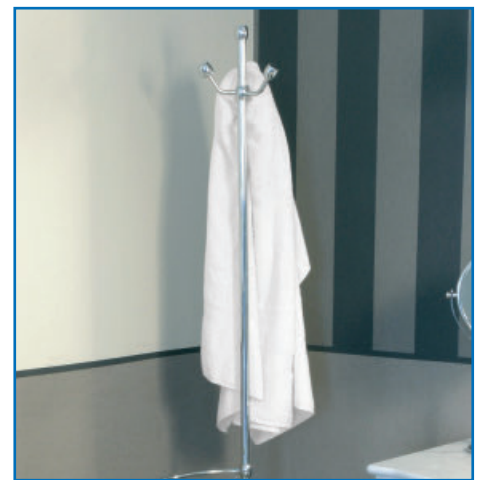

7004900 100x150 4 orli e 3 righette cot.100%
Telo spugna spugna bianca 400 gr/mq
Terry towel 100x150 4 hemmed sides
and 3 lines - white