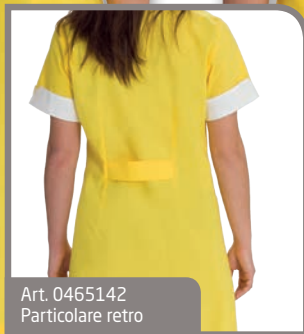

Linea

FREE TIME Collection

Art. 0465142
Particolare retro