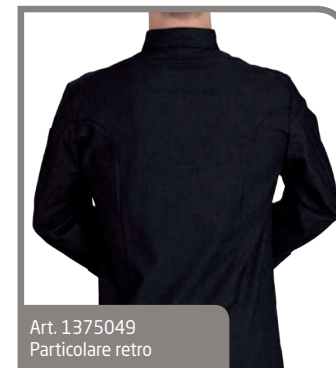

Art. 1375049
Giacca Cuoco lampo

pol/cot - nero
150 gr/mq
Cook jacket lampo
black
S/M/L/XL/XXL
Unisex

Art. 1375232
Giacca Cuoco lampo

cot. 100% - jeans nero
190 gr/mq
Cook jacket lampo
black jeans
S/M/L/XL/XXL
Unisex

Art. 1375349
Giacca Cuoco lampo

pol/cot - 150 gr/mq
giappone
Cook jacket lampo
japan design
S/M/L/XL/XXL
Unisex