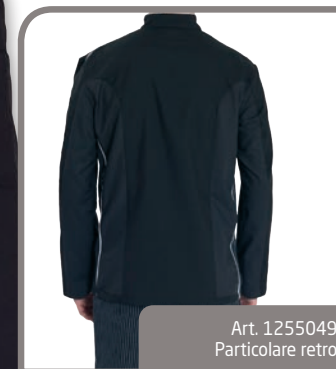

Art. 1255040 Giacca Cuoco Ria

Con bottoni automatici
e inserti in rete traspirante
150 gr/mqpol/cot - bianco
Cook jacket Ria
automatic buttons
and with net/white
XS/S/M/L/XL/XXL
Taglia Unica
Unisex

Art. 1255044 Giacca Cuoco Ria

Con bottoni automatici
e inserti in rete traspirante
150 gr/mqpol/cot
bordeaux
Cook jacket Ria
automatic buttons and
with net/bordeaux
XS/S/M/L/XL/XXL
Taglia Unica - Unisex

Art. 1255049 Giacca Cuoco Ria

Con bottoni automatici
e inserti in rete traspirante
150 gr/mq - pol/cot - nero
Cook jacket Ria
automatic buttons and
with net /black
XS/S/M/L/XL/XXL
Taglia Unica
Unisex