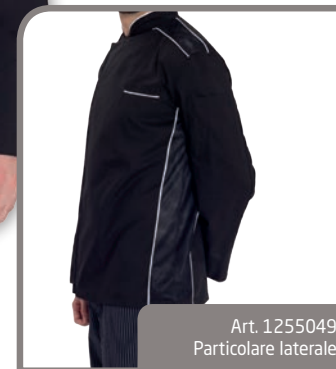

Art. 1255049
Particolare retro

Art. 1255049
Particolare laterale