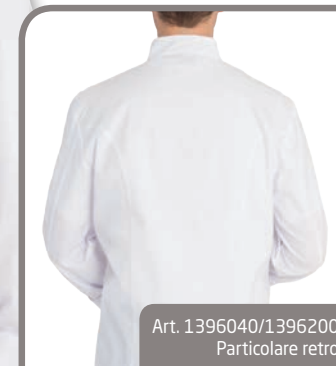

Art. 5003000 Cappello cuoco carta

Art. 1396200 Giacca Lin

con profilo collo e taschino nero
pol/cot - 150 gr/mq - bianco
Jacket Lin
with black piping - white
XS/S/M/L/XL/XXL - Unisex